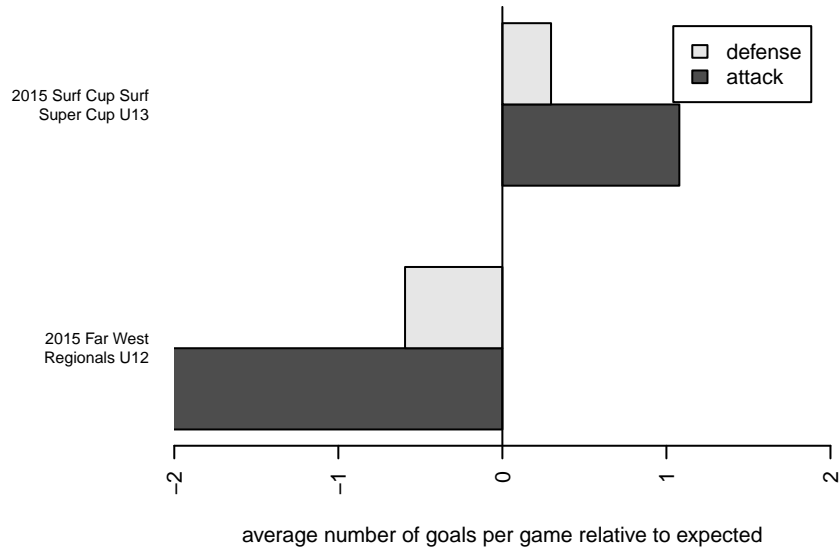

Venues played:  
 2015 Far West Regionals U12  
 2015 Surf Cup Surf Super Cup U13

**attack and defense variance (black dot)  
relative to other teams  
and top 10 in region**

**attack and defense rating  
relative to others at age  
and all opponents in last 13 months**

**attack and defense rating  
relative to others at age  
and all opponents in last 13 months**

**Performance relative to 13 month average**

**Performance relative to 13 month average**

Distribution of opponents  
 Red = Lose zone, Blue = Win zone, Green = Even  
 Black line separates win/lose zones

lot. A=Neither has attack advantage, B=Opponent has both attack and defense advantage, C=Opponent has both attack and defense disadvantage, D=Both have

<b>date</b>	<b>home</b>		<b>away</b>		<b>venue</b>	<b>pred.home</b>	<b>pred.away</b>
2015-08-03	FC Dallas El Paso 03 Select B02	1	Fullerton Rangers White B02	2	2015 Surf Cup Surf Super Cup U13	1.40	1.71
2015-08-03	Fullerton Rangers White B02	3	FC Golden State 03 PDA B02	1	2015 Surf Cup Surf Super Cup U13	1.10	1.26
2015-08-02	Tijuana Xoloitzcuintles 2003B	1	Fullerton Rangers White B02	2	2015 Surf Cup Surf Super Cup U13	2.22	1.24
2015-08-02	Albion SC White II B02	0	Fullerton Rangers White B02	3	2015 Surf Cup Surf Super Cup U13	0.60	1.76
2015-08-01	Fullerton Rangers White B02	4	Seattle United Copa B02	2	2015 Surf Cup Surf Super Cup U13	2.11	1.32
2015-08-01	Fullerton Rangers White B02	1	Pateadores PDA 2003B	1	2015 Surf Cup Surf Super Cup U13	0.62	0.97
2015-06-24	Fullerton Rangers White B02	1	Seattle United Copa B02	3	2015 Far West Regionals U12	2.11	1.32
2015-06-23	Sereno West 03 Chelsea B02	1	Fullerton Rangers White B02	0	2015 Far West Regionals U12	0.67	3.47
2015-06-22	FC Hawaii 03 B02	0	Fullerton Rangers White B02	7	2015 Far West Regionals U12	0.23	8.89