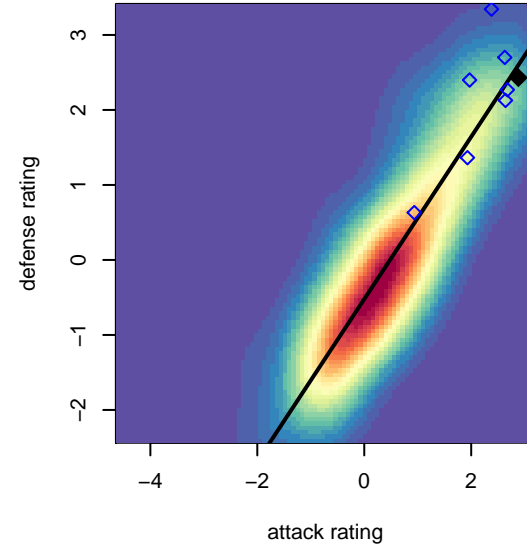

## Fullerton Rangers White B02

Fullerton Rangers SC  
 Fullerton, CAS  
 B02 total strength=1566  
 attack=17.84 defense=11.36

alt names used:  
 Fullerton Rangers (CA-S) (FWCS)  
 FULLERTON RANGERS B02 WHITE (CAS)

Venues played:  
 2015 Far West Regionals U12  
 2015 Surf Cup Surf Super Cup U13

**attack and defense variance (black dot)  
relative to other teams  
and top 10 in region**

**attack and defense rating  
relative to others at age  
and all opponents in last 13 months**

**attack and defense rating  
relative to others at age  
and all opponents in last 13 months**

**Performance relative to 13 month average**

**Performance relative to 13 month average**

Distribution of opponents  
 Red = Lose zone, Blue = Win zone, Green = Even  
 Black line separates win/lose zones